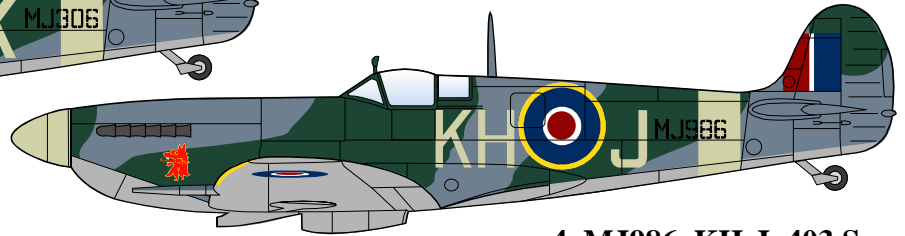

Belcher Bits BD-31

RCAF Spitfire Mk IX 1/48

1. BS152, AE-W, 402 Sqn, 1943

2. MJ959, VZ-W, 412 Sqn,

3. MJ306, VZ-K, 412 Sqn,

4. MJ986, KH-J, 403 Sqn,

5. BR138, AU-G, 421 Sqn,

6. RR201, DB-R, 411 Sqn,

7. MJ832, DN-T, 416 Sqn,

8. MJ351, S, 414 Sqn,

9. PT396, EJC, 416 Sqn,

10. TB300, PS-T, 127 Wing, 1945

11. MV263, JEFF, 126 Wing,