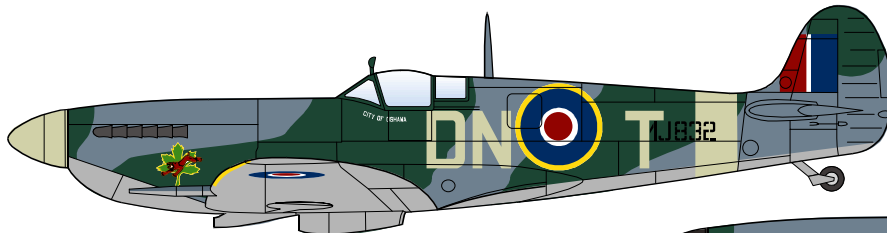

Belcher Bits BD-31

RCAF Spitfire Mk IX 1/48

1. BS152, AE-W, 402 Sqn, 1943

2. MJ959, VZ-W, 412 Sqn,

3. MJ306, VZ-K, 412 Sqn,

4. MJ986, KH-J, 403 Sqn,

5. BR138, AU-G, 421 Sqn,

6. RR201, DB-R, 411 Sqn,

7. MJ832, DN-T, 416 Sqn,

8. MJ351, S, 414 Sqn,

9. PT396, EJC, 416 Sqn,

10. TB300, PS-T, 127 Wing, 1945

11. MV263, JEFF, 126 Wing,