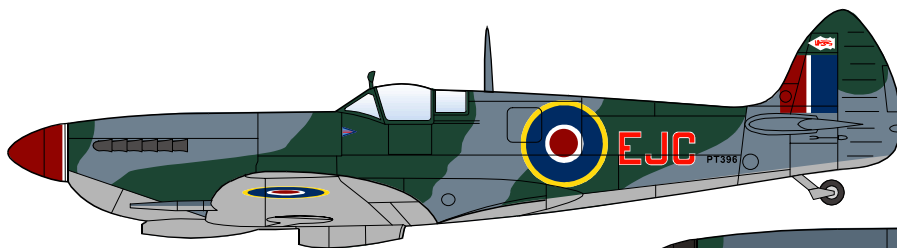

Belcher Bits BD-31

RCAF Spitfire Mk IX 1/48

1. BS152, AE-W, 402 Sqn, 1943

2. MJ959, VZ-W, 412 Sqn,

3. MJ306, VZ-K, 412 Sqn,

4. MJ986, KH-J, 403 Sqn,

5. BR138, AU-G, 421 Sqn,

6. RR201, DB-R, 411 Sqn,

7. MJ832, DN-T, 416 Sqn,

8. MJ351, S, 414 Sqn,

9. PT396, EJC, 416 Sqn,

10. TB300, PS-T, 127 Wing, 1945

11. MV263, JEFF, 126 Wing,