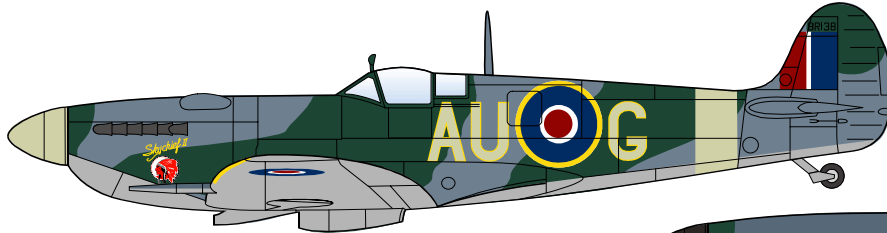

Belcher Bits BD-31

RCAF Spitfire Mk IX 1/48

1. BS152, AE-W, 402 Sqn, 1943

2. MJ959, VZ-W, 412 Sqn,

3. MJ306, VZ-K, 412 Sqn,

4. MJ986, KH-J, 403 Sqn,

5. BR138, AU-G, 421 Sqn,

6. RR201, DB-R, 411 Sqn,

7. MJ832, DN-T, 416 Sqn,

8. MJ351, S, 414 Sqn,

9. PT396, EJC, 416 Sqn,

10. TB300, PS-T, 127 Wing, 1945

11. MV263, JEFF, 126 Wing,