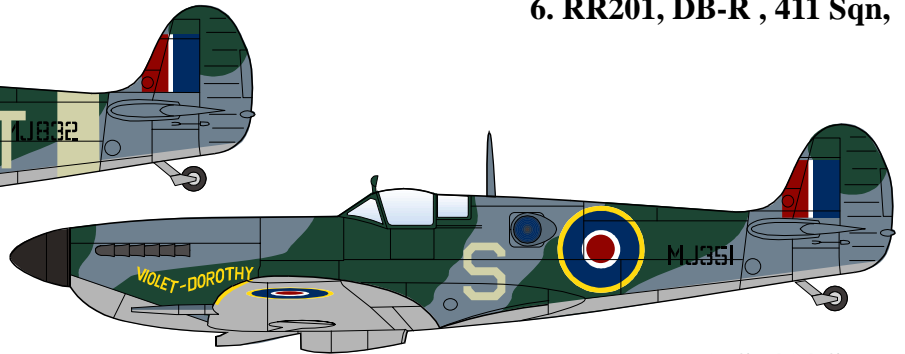

Belcher Bits BD-31

RCAF Spitfire Mk IX 1/48

1. BS152, AE-W, 402 Sqn, 1943

2. MJ959, VZ-W, 412 Sqn,

3. MJ306, VZ-K, 412 Sqn,

4. MJ986, KH-J, 403 Sqn,

5. BR138, AU-G, 421 Sqn,

6. RR201, DB-R, 411 Sqn,

7. MJ832, DN-T, 416 Sqn,

8. MJ351, S, 414 Sqn,

9. PT396, EJC, 416 Sqn,

10. TB300, PS-T, 127 Wing, 1945

11. MV263, JEFF, 126 Wing,