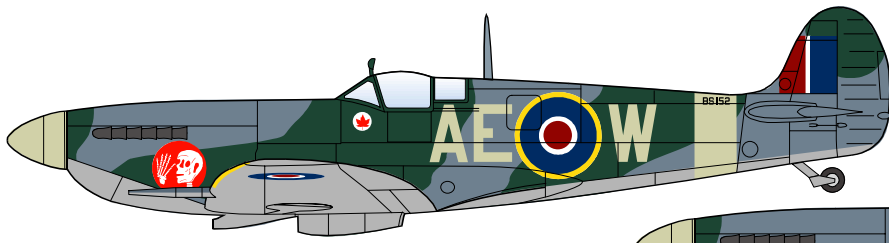

Belcher Bits BD-31

RCAF Spitfire Mk IX 1/48

1. BS152, AE-W, 402 Sqn, 1943

2. MJ959, VZ-W, 412 Sqn,

3. MJ306, VZ-K, 412 Sqn,

4. MJ986, KH-J, 403 Sqn,

5. BR138, AU-G, 421 Sqn,

6. RR201, DB-R, 411 Sqn,

7. MJ832, DN-T, 416 Sqn,

8. MJ351, S, 414 Sqn,

9. PT396, EJC, 416 Sqn,

10. TB300, PS-T, 127 Wing, 1945

11. MV263, JEFF, 126 Wing,