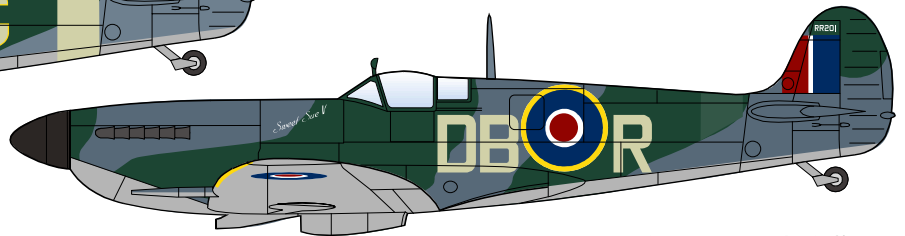

Belcher Bits BD-31

RCAF Spitfire Mk IX 1/48

1. BS152, AE-W, 402 Sqn, 1943

2. MJ959, VZ-W, 412 Sqn,

3. MJ306, VZ-K, 412 Sqn,

4. MJ986, KH-J, 403 Sqn,

5. BR138, AU-G, 421 Sqn,

6. RR201, DB-R, 411 Sqn,

7. MJ832, DN-T, 416 Sqn,

8. MJ351, S, 414 Sqn,

9. PT396, EJC, 416 Sqn,

10. TB300, PS-T, 127 Wing, 1945

11. MV263, JEFF, 126 Wing,