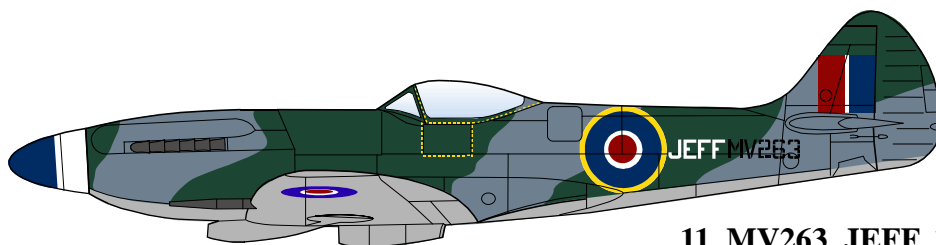

Belcher Bits BD-31

RCAF Spitfire Mk IX 1/48

1. BS152, AE-W, 402 Sqn, 1943

2. MJ959, VZ-W, 412 Sqn,

3. MJ306, VZ-K, 412 Sqn,

4. MJ986, KH-J, 403 Sqn,

5. BR138, AU-G, 421 Sqn,

6. RR201, DB-R, 411 Sqn,

7. MJ832, DN-T, 416 Sqn,

8. MJ351, S, 414 Sqn,

9. PT396, EJC, 416 Sqn,

10. TB300, PS-T, 127 Wing, 1945

11. MV263, JEFF, 126 Wing,