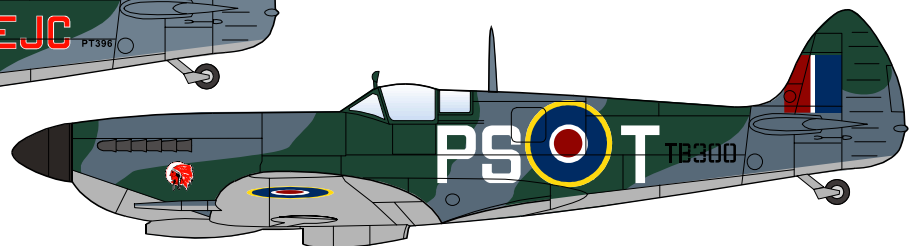

Belcher Bits BD-31

RCAF Spitfire Mk IX 1/48

1. BS152, AE-W, 402 Sqn, 1943

2. MJ959, VZ-W, 412 Sqn,

3. MJ306, VZ-K, 412 Sqn,

4. MJ986, KH-J, 403 Sqn,

5. BR138, AU-G, 421 Sqn,

6. RR201, DB-R, 411 Sqn,

7. MJ832, DN-T, 416 Sqn,

8. MJ351, S, 414 Sqn,

9. PT396, EJC, 416 Sqn,

10. TB300, PS-T, 127 Wing, 1945

11. MV263, JEFF, 126 Wing,