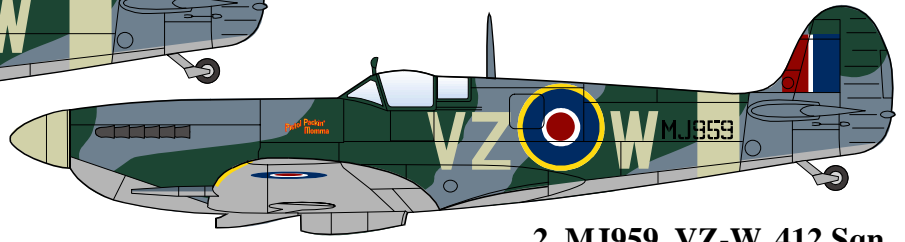

Belcher Bits BD-31

RCAF Spitfire Mk IX 1/48

1. BS152, AE-W, 402 Sqn, 1943

2. MJ959, VZ-W, 412 Sqn,

3. MJ306, VZ-K, 412 Sqn,

4. MJ986, KH-J, 403 Sqn,

5. BR138, AU-G, 421 Sqn,

6. RR201, DB-R, 411 Sqn,

7. MJ832, DN-T, 416 Sqn,

8. MJ351, S, 414 Sqn,

9. PT396, EJC, 416 Sqn,

10. TB300, PS-T, 127 Wing, 1945

11. MV263, JEFF, 126 Wing,